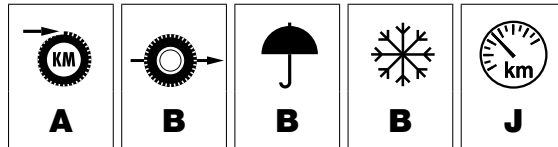

BTM-WB

Category:

- Bandag Trailer Mixed - Wide Base
- Wide-single trailer tyre
- On/Off road
- Regional and severe service

Applications:

- Semi-trailers and trailers in wear-intensive local and mixed driving (on/off road)
- Drive-axes using wide-single tyres

Benefits:

- High resistance against cuts, penetrations, rubber chipping and wear
- Deep tread, ensuring a high mileage
- Reinforced shoulders for maximum protection of the casing
- Self-cleaning, stone-ejecting design
- Mini-Wing technology for like-new looks
- Wide footprint increases stability

 Drive						
 Rib						
 Trailer		★	★★★★	★★